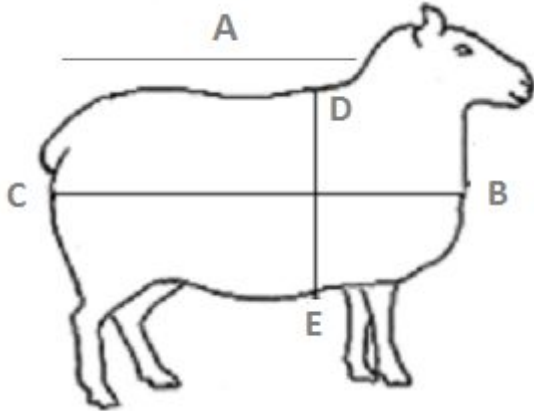

MEASURING GUIDES

Front fixings can be either velcro, plastic snap, slide buckle or just pull on. Can have x surcingles or a belly strap with metal fittings or velcro. If leg straps are required these can be webbing or elastic. Lamb warm up jackets come with velcro closures. Just let us know your requirements