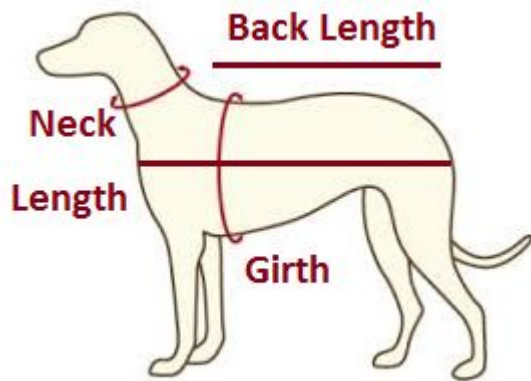

MEASURING GUIDES

Front fixings can be either velcro, plastic snap, slide buckle or just pull on. Can have x surcingles or a belly strap with metal fittings or velcro. If leg straps are required these can be webbing or elastic. Lamb warm up jackets come with velcro closures. Just let us know your requirements