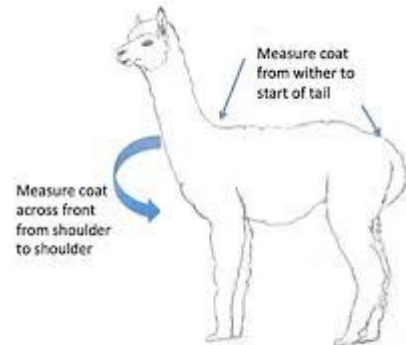

MEASURING GUIDES

Front fixings can be either velcro, plastic snap, slide buckle or just pull on. Can have x surcingles or a belly strap with metal fittings or velcro. If leg straps are required these can be webbing or elastic. Lamb warm up jackets come with velcro closures. Just let us know your requirements